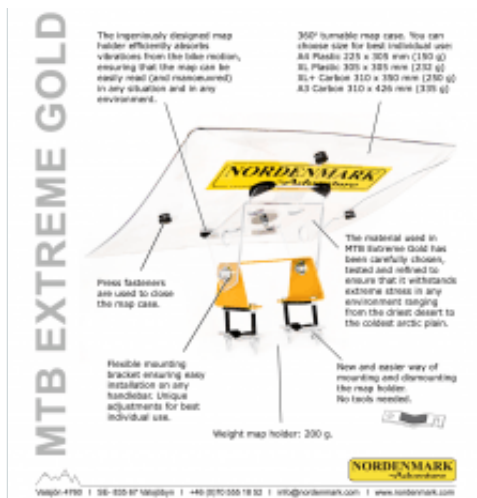

Nordenmark Extreme Gold mapboard

Brand: Nordenmark
Product Code: NM_EXTREME_GOLD
Availability: 7
Weight: 432.00g
Dimensions: 30.50cm x 30.50cm x 12.00cm

Price: \$176.00
Ex Tax: \$160.00

Short Description

Robust and stable map holder for Adventure Racing Navigators who demand the best.

Description

MTB Classic

Robust and stable map holder for Adventure Racing Navigators who demand the best.

- Weight: Holder 200g, XL map case (305 x 305) 232g. Durable and versatile. Fits standard and oversize handlebars up to 35mm diameter.
- Vibration of the map case while riding is prevented by a stand furnished with felt creating a concave surface.
- Quick and easy mounting and dismounting of the mapboard.
- The map case is locked with press studs.
- Transparent - Ideal compromise for maximum map area without obscuring vision of the trail ahead.
- Designed and made in Sweden