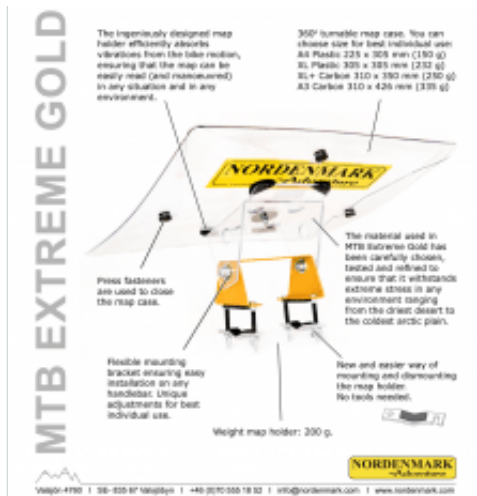

# Nordenmark Extreme Gold mapboard

**Brand:** Nordenmark  
**Product Code:** NM\_EXTREME\_GOLD  
**Availability:** 7  
**Weight:** 432.00g  
**Dimensions:** 30.50cm x 30.50cm x 12.00cm

**Price: \$176.00**  
**Ex Tax: \$160.00**

## Short Description

Robust and stable map holder for Adventure Racing Navigators who demand the best.

### MTB Classic

Robust and stable map holder for Adventure Racing Navigators who demand the best.

- Weight: Holder 200g, XL map case (305 x 305) 232g. Durable and versatile. Fits standard and oversize handlebars up to 35mm diameter.
- Vibration of the map case while riding is prevented by a stand furnished with felt creating a concave surface.
- Quick and easy mounting and dismounting of the mapboard.
- The map case is locked with press studs.
- Transparent - Ideal compromise for maximum map area without obscuring vision of the trail ahead.
- Designed and made in Sweden